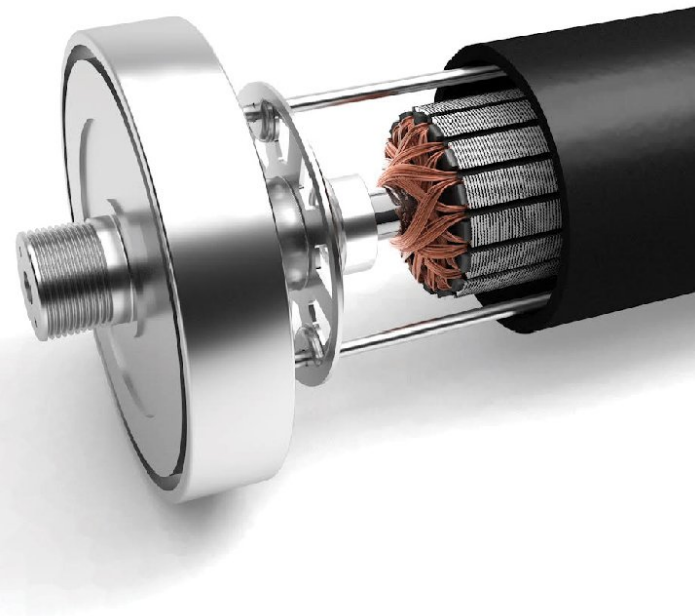

DURX™ COMMERCIAL PLUS MOTOR

The powerful DurX™ Commercial Plus Motor will keep you running for as long as you please. Precisely engineered to self-cool and reduce vibration for a comfortable and quiet run.

POWER TO RUN

SELF-COOLING
MOTOR

5 YRS
WARRANTY

UP TO
3.6 CHP MOTOR