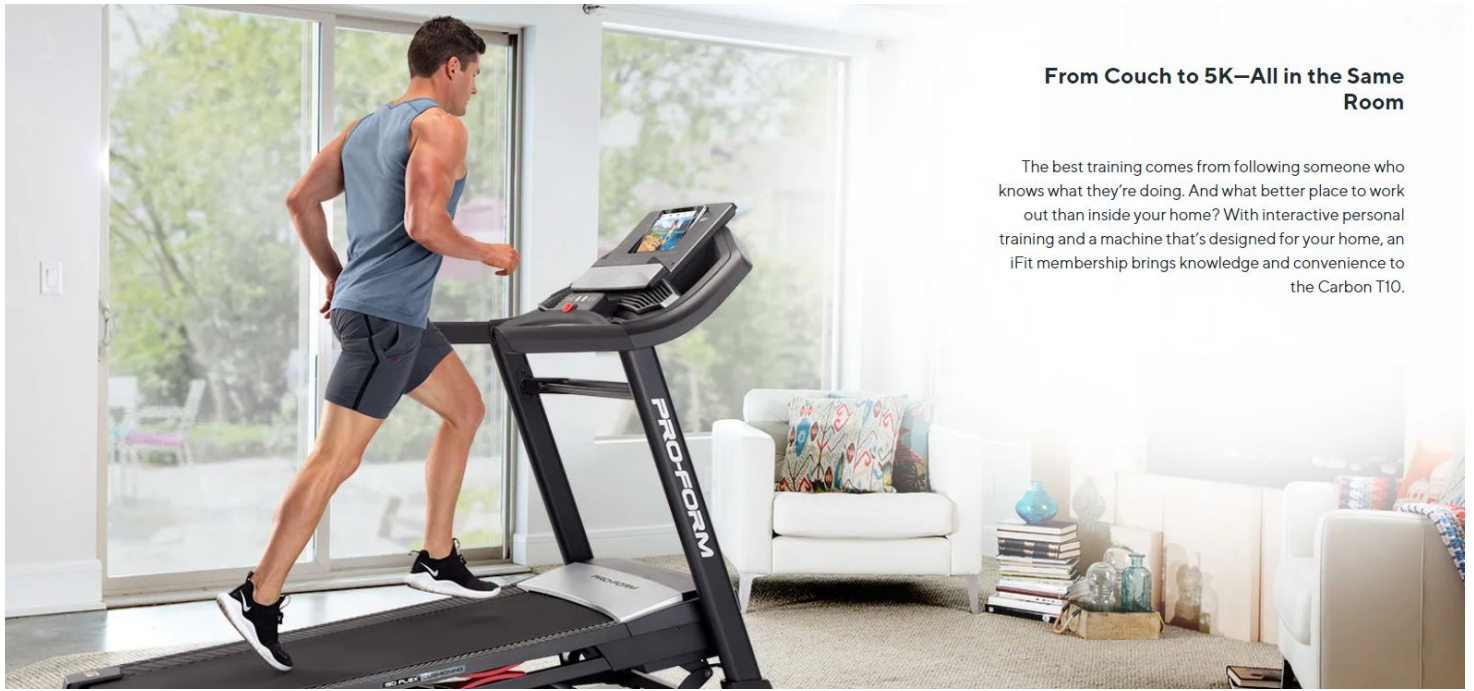

From Couch to 5K—All in the Same Room

The best training comes from following someone who knows what they're doing. And what better place to work out than inside your home? With interactive personal training and a machine that's designed for your home, an iFit membership brings knowledge and convenience to the Carbon T10.