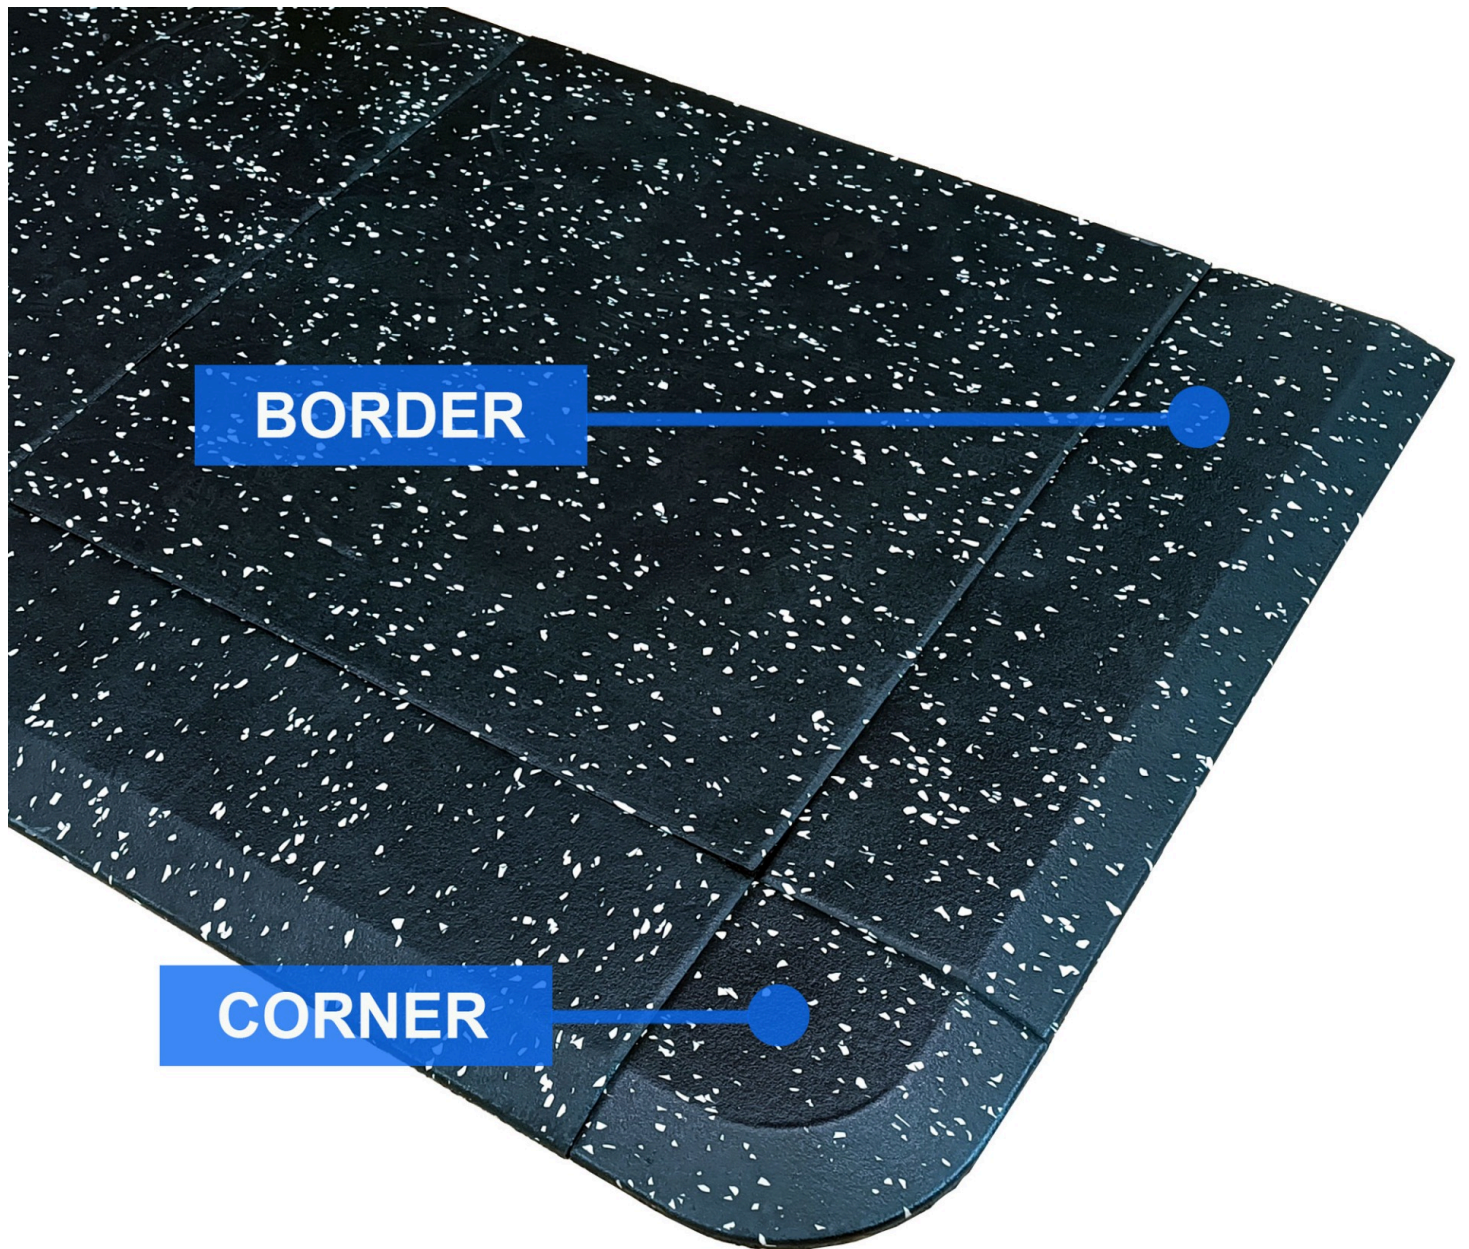

CORNER SLOPE

SKU: V-PROGUARD-20C

PRODUCT
DESCRIPTION

ADDITIONAL
INFORMATION
