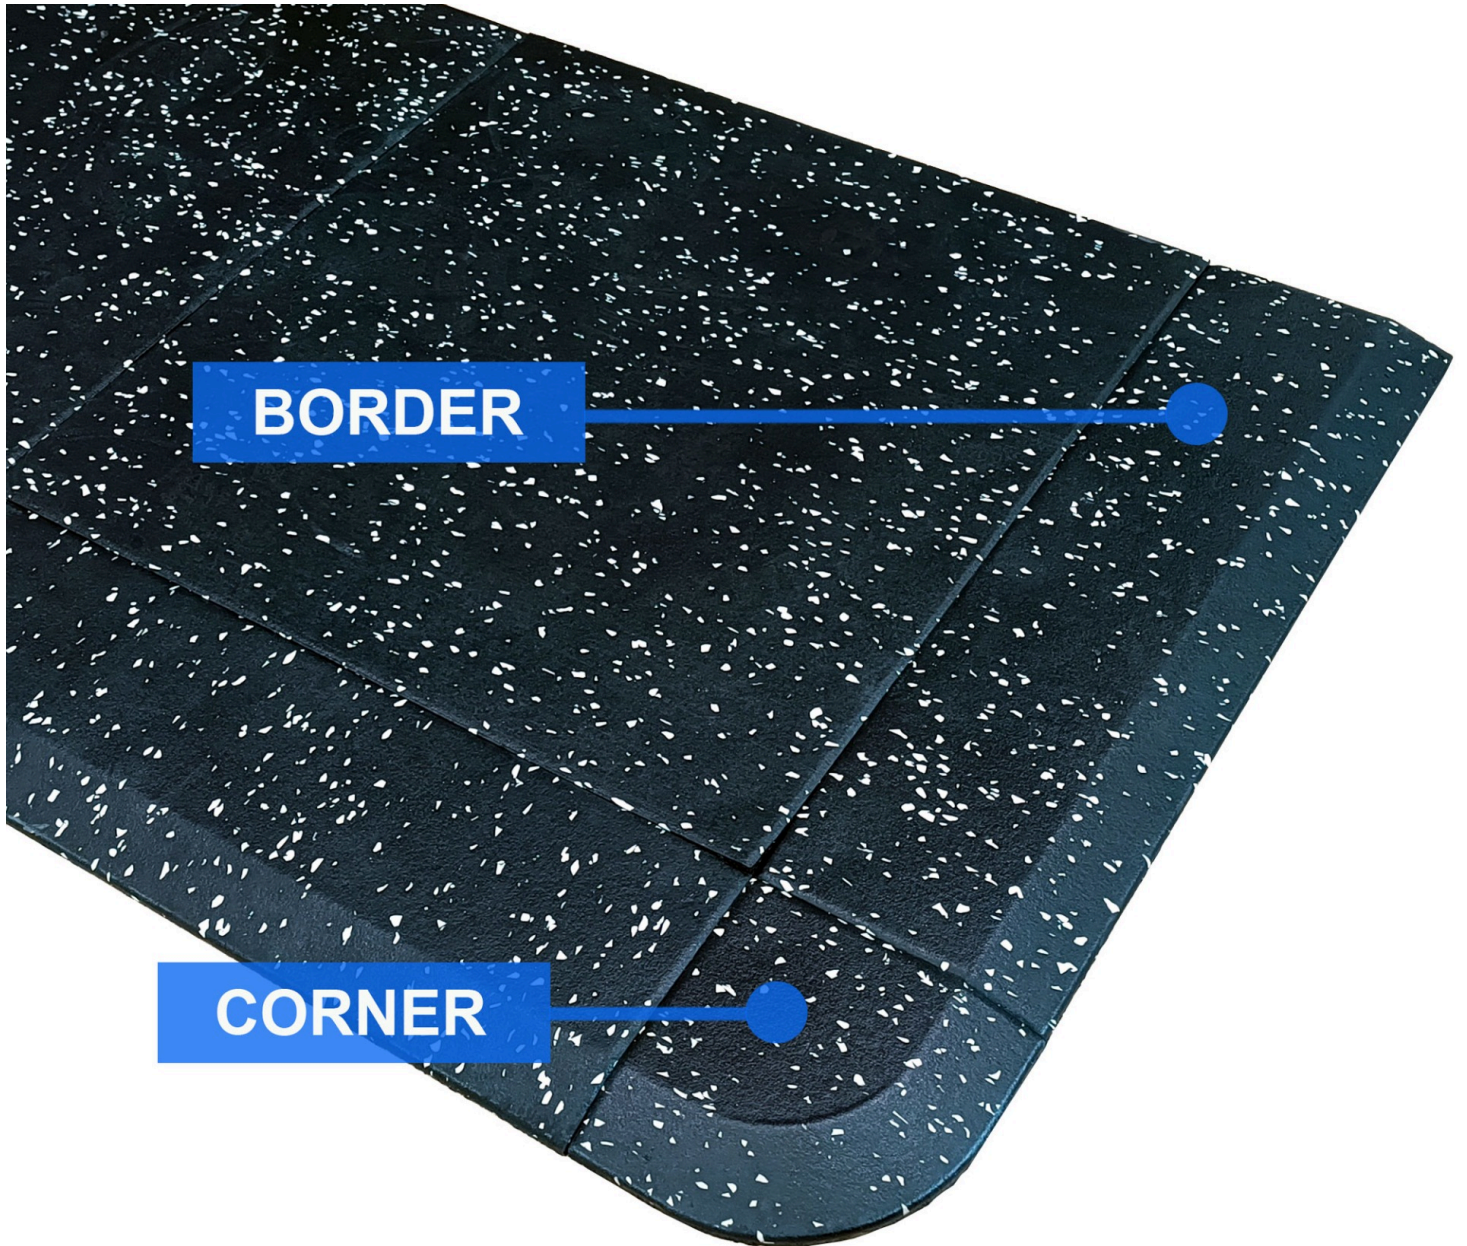

BORDER SLOPE

SKU: V-PROGUARD-20B

PRODUCT
DESCRIPTION

ADDITIONAL
INFORMATION
