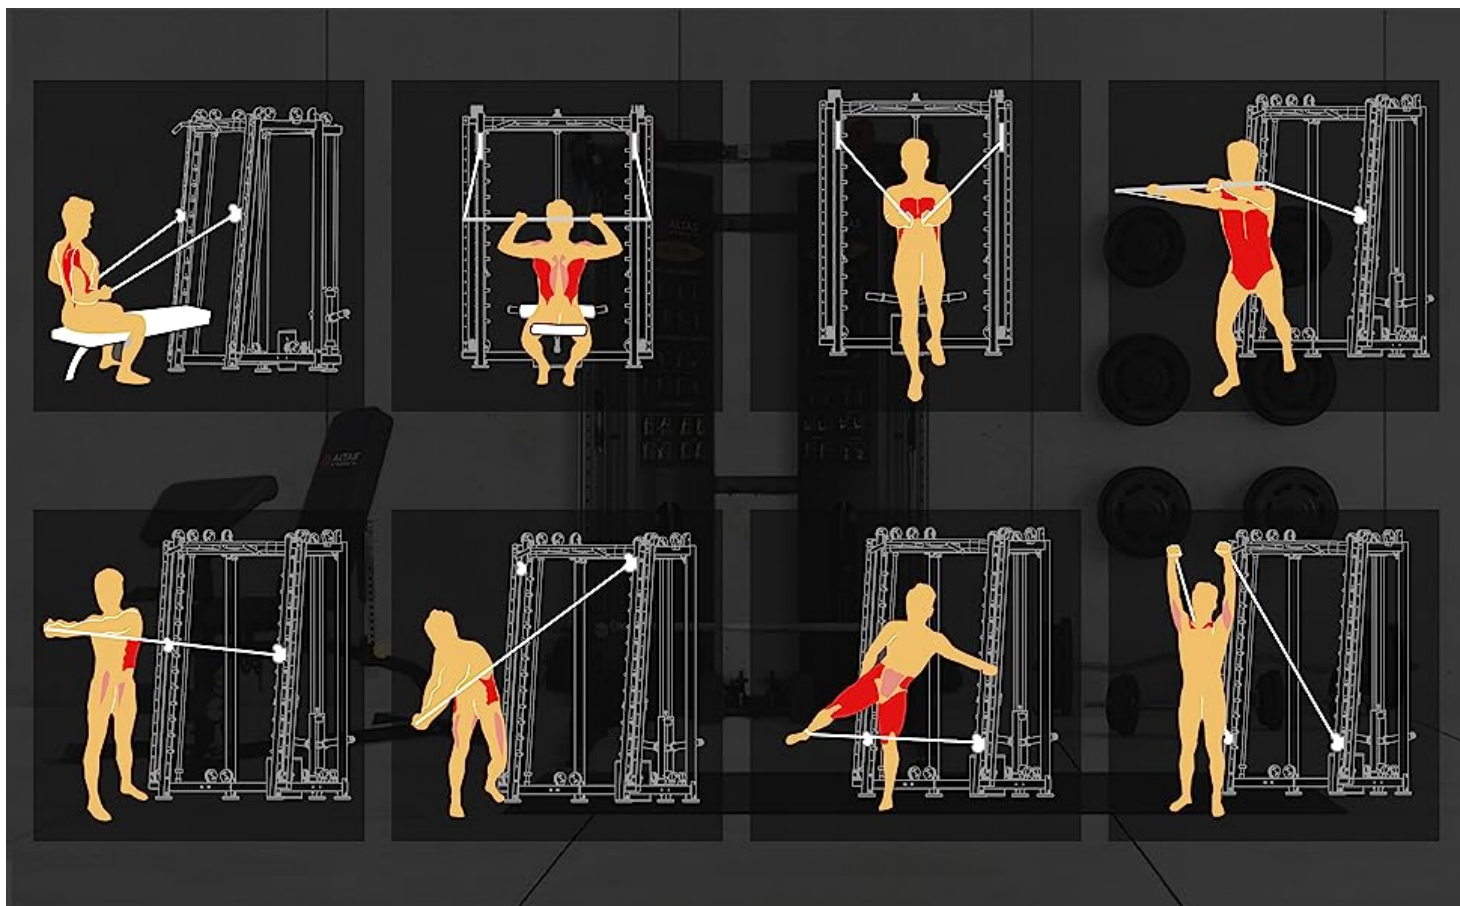

Key features:

- Steel aircraft cables, rated to 2,000 lbs
- 2 x 90kg weight stack
- Off-the-floor base

Four Steps Folding

The First Step

1. Adjust the smith bar and pulley together in the middle of the smith Rack.
2. Open the pin locks and screw nuts on the left and right sides.

The Second Step

Place the smith bar vertically to the left side.

The Third Step

Open pin lock and put down chin up station.

The Fourth Step

Close the left and right frames to complete the fold.

This is a world first for Folding Home Gym Smith Machine. All-In-One Functional Trainer upgrade to the fitness Solution.

The smith machine

The pulleys

The stacks

BK-3101 utilizes high quality 25mm self-aligning linear bearings to achieve the smooth, secure movements a smith machine needs.

Dual, heavy duty swivel pulleys on the front rack form an essential component of this machine. A fixing point for the many attachments included with the BK-3101, there is little you cannot perform with this cable system.

2 x 90kg precision cut steel weight stacks allow the user to increase strength over time with 22 weight increments. These easy to access, pin select weight stacks add ease for quick-changing supersets, multiple users and much more.